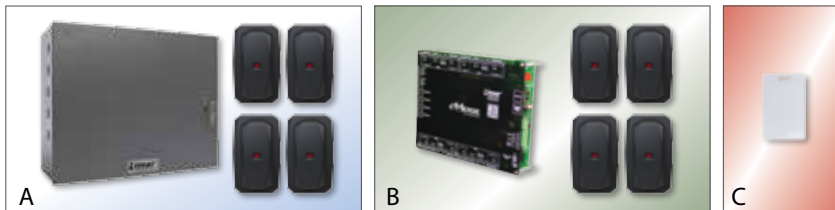

Eight-Door System

A One (1) EL36-4MB² 4-Door, 4-Reader Elite Access System Bundle (Part # EL36-4MB)

B One (1) ACM4DB² 4-Door, 4-Reader Access System Bundle (Part # ACM4DB); ACM mounts inside either the ES or EL standard metal enclosure

C One (1) ProxCard II 25-Pack, 125 kHz, Wiegand Proximity Access Cards (Part # ProxCardII)