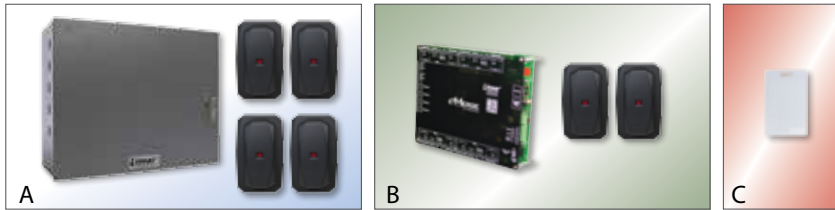

Six-Door System

A One (1) EL36-4MB² 4-Door, 4-Reader Elite Access System Bundle (Part # EL36-4MB)

B One (1) ACM2DB³ 2-Door, 2-Reader ACM with Reader Bundle (Part # ACM2DB); ACM mounts inside either the ES or EL standard metal enclosure

C One (1) ProxCard II 25-Pack, 125 kHz, Wiegand Proximity Access Cards (Part # ProxCardII)